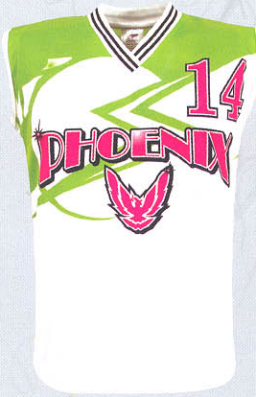

BAJA

MATCHING SHORT : CABO

SIZES: YS • YM • YL • S • M • L • XL • XXL • XXXL

FABRIC:

100% Microweave Dyna-Dry™ Polyester • 100% Sparkle Dazzle Polyester • 100% Dry-Tec™ Polyester

FEATURES:

Your numbers and team logos are dyed directly into the fabric. You choose the colors in any combination. Dynamic logo on front right chest.

CHOOSE ANY COLOR COMBINATION

COLOR 1
COLOR 2