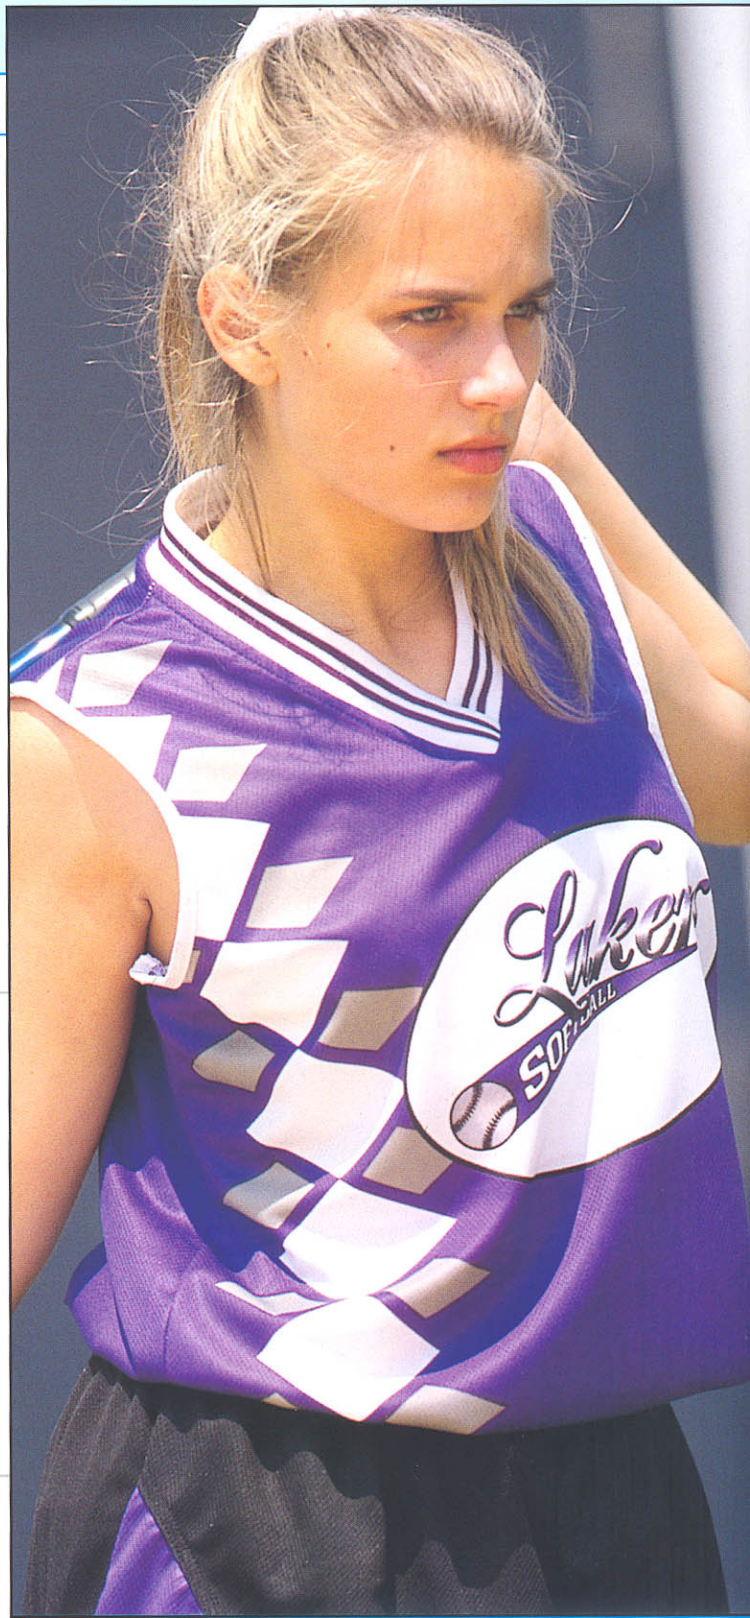

MADRID

MATCHING SHORT : TOLEDO

SIZES: YS • YM • YL • S • M • L • XL • XXL • XXXL

FABRIC:

100% Microweave Dyna-Dry™ Polyester • 100% Sparkle Dazzle Polyester • 100% Dry-Tec™ Polyester

FEATURES:

Your numbers and team logos are dyed directly into the fabric. You choose the colors in any combination. Dynamic logo on front right chest.