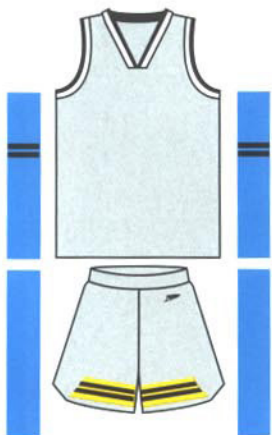

# LAYUP

**SIZES** YM • YL • S • M • L • XL • XXL • XXXL

**FABRIC** 100% Microweave Dyna-Dry™ Polyester • 100% Sparkle Dazzle Polyester

**JERSEYS** Men's and Women's Cuts • Available in Traditional or Wide Drop Shoulder  
Rib Trim Available along Bottom Hemline • 4" Side Panel Inserts

**SHORTS** 2" Self-Fabric 3-Needle Turn Down Waistband with Drawstring •  
7" or 9" Inseam (Extended Length Available) • Rib Trim Available along Bottom Hemline

**MATCHING SHOOTER SHIRT : 558**

-  BODY COLOR
-  COLOR 1
-  COLOR 2
-  COLOR 3

\* Shorts have 4" Side Panel Inserts